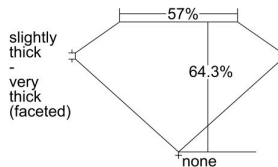

GIA®

FACSIMILE

GIA REPORT 2497574741

Verify this report at GIA.edu

GIA NATURAL DIAMOND DOSSIER®

June 06, 2024
GIA Report Number 2497574741
Shape and Cutting Style ..... Marquise Brilliant
Measurements ..... 8.64 x 4.68 x 3.01 mm

GRADING RESULTS

Carat Weight ..... 0.71 carat
Color Grade ..... D
Clarity Grade VS2

ADDITIONAL GRADING INFORMATION

Polish ..... Excellent
Symmetry ..... Excellent
Fluorescence ..... None
Clarity Characteristics ..... Crystal
Inscription(s): GIA 2497574741

PROPORTIONS

Profile not to actual proportions

GRADING SCALES

GIA COLOR SCALE		GIA CLARITY SCALE	
NEAR COLORLESS	D	VERY VERY SLIGHTLY INCLUDED	FLAWLESS
	E		INTERNALLY FLAWLESS
	F		VVS₁
	G		VVS₂
	H		VS₁
	I		VS₂
	J		SI₁
	K		SI₂
	L		I₁
	M		I₂
FAINT	N	SLIGHTLY INCLUDED	I₃
	O		
	P		
	Q		
VERY LIGHT	R	INCLUDED	
	S		
	T		
	U		
	V		
	W		
	X		
	Y		
LIGHT	Z