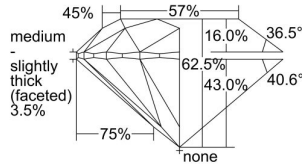

GIA®

FACSIMILE

GIA REPORT 1415557665

Verify this report at GIA.edu

GIA NATURAL DIAMOND DOSSIER®

December 08, 2021
GIA Report Number 1415557665
Shape and Cutting Style ..... Round Brilliant
Measurements ..... 5.61 - 5.68 x 3.53 mm

GRADING RESULTS

Carat Weight ..... 0.70 carat
Color Grade ..... D
Clarity Grade VS1
Cut Grade ..... Excellent

ADDITIONAL GRADING INFORMATION

Polish ..... Excellent
Symmetry ..... Very Good
Fluorescence ..... Faint
Clarity Characteristics..... Feather, Cavity, Needle, Pinpoint
Inscription(s): GIA 1415557665

PROPORTIONS

Profile to actual proportions