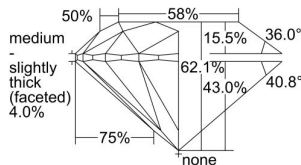

GIA®

FACSIMILE

GIA REPORT 1478453270

Verify this report at GIA.edu

GIA NATURAL DIAMOND DOSSIER®

August 25, 2023
GIA Report Number 1478453270
Shape and Cutting Style ..... Round Brilliant
Measurements ..... 5.52 - 5.55 x 3.44 mm

GRADING RESULTS

Carat Weight ..... 0.65 carat
Color Grade ..... D
Clarity Grade S11
Cut Grade ..... Excellent

ADDITIONAL GRADING INFORMATION

Polish ..... Excellent
Symmetry ..... Excellent
Fluorescence ..... Faint
Clarity Characteristics ..... Cloud, Crystal, Feather
Inscription(s): GIA 1478453270

PROPORTIONS

Profile to actual proportions